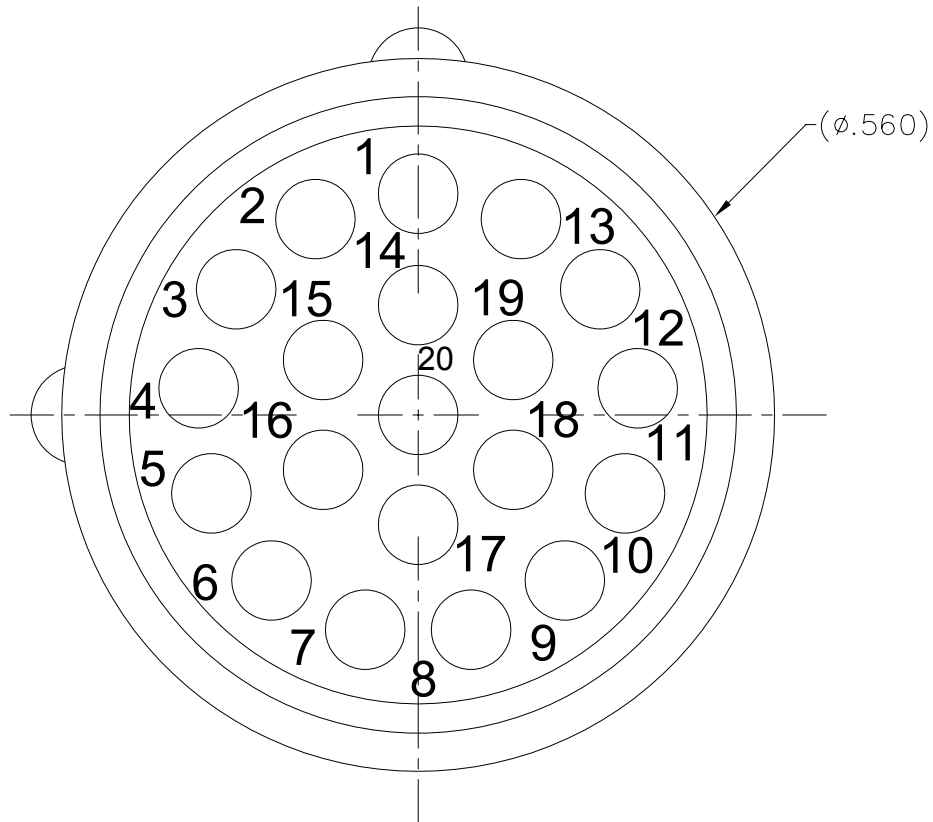

40-215-005-00

MILLENNIUM
SERIES

3K-PIS

3K-PIS-20

3K-PIS

FACE VIEWS

CONTACT CONFIGURATION

1720 Fiske Place Oxnard, California 93033-1863
Phone: (805) 487-5393 FAX: (805) 487-0427 Email: service@birns.com
www.birns.com