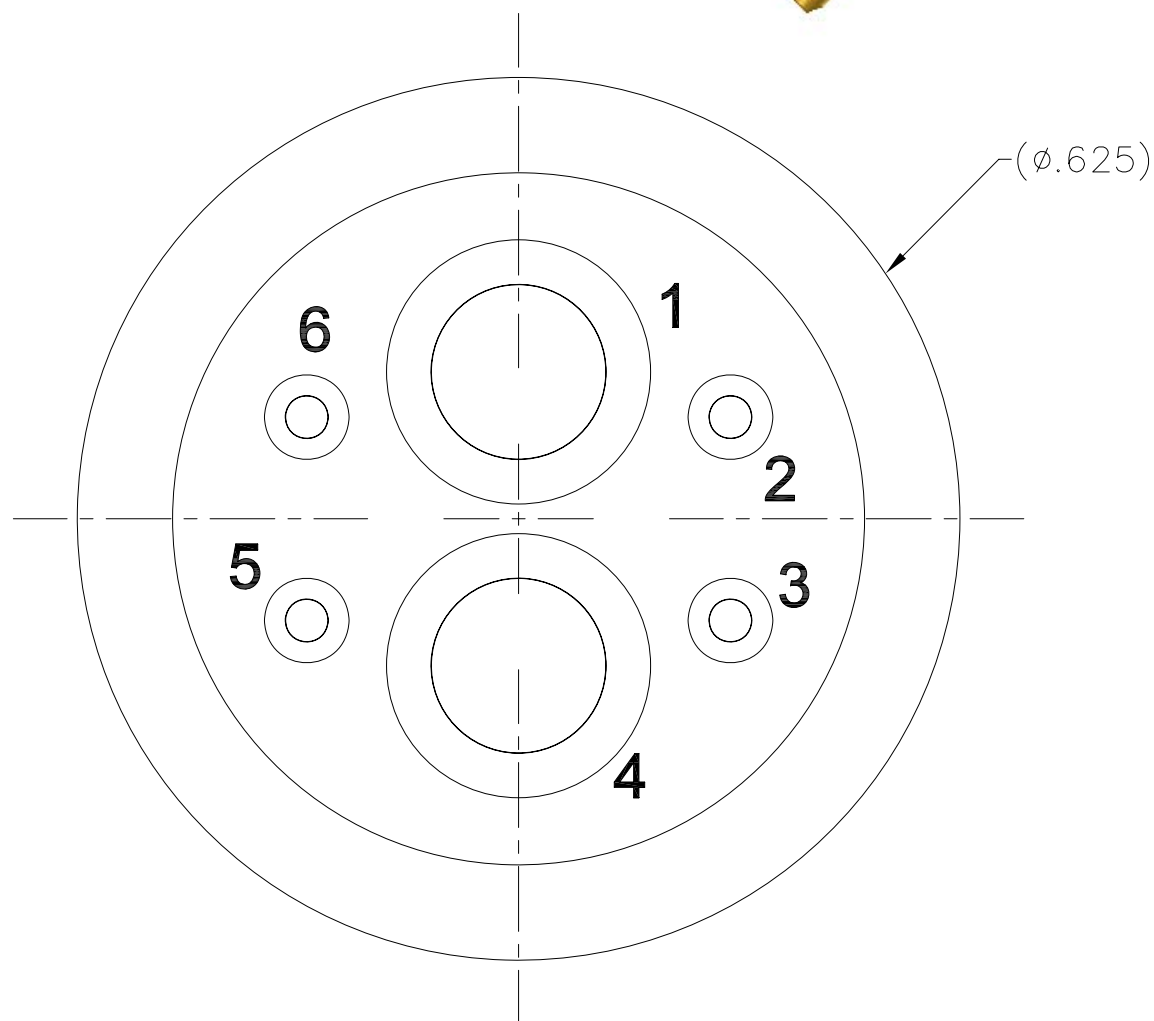

MILLENNIUM SERIES

3K-RIP

TABLE 1: AVAILABLE INSERTS

PART NO.	CONTACT SIZES
3K-RIP-2	2, #10
3K-RIP-3	3, #14
3K-RIP-3A	3, #20
3K-RIP-5	5, #16
3K-RIP-7	7, #20
3K-RIP-20	20, #22
3K-RIP-4, 3KV	4, #16 HIGH VOLTAGE
3K-RIP-6	2, #10 & 4, #22

3K-RIP-6

FACE VIEWS

PIN CONFIGURATION

1720 Fiske Place Oxnard, California 93033-1863
 Phone: (805) 487-5393 FAX: (805) 487-0427 Email: service@birns.com
www.birns.com

USA Toll-Free:
 888-BIRNS-88

3K-RIP