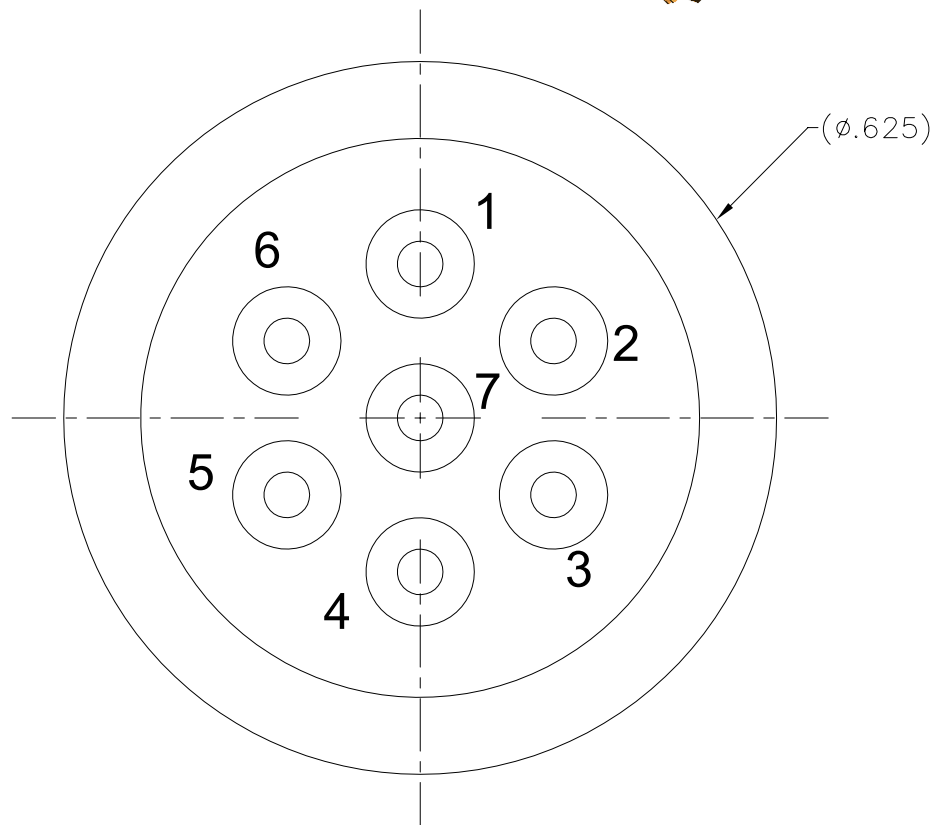

40-210-004-00

MILLENNIUM  
SERIES

3K-RIP

3K-RIP-7

3K-RIP

FACE VIEWS

PIN CONFIGURATION

1720 Fiske Place Oxnard, California 93033-1863  
Phone: (805) 487-5393 FAX: (805) 487-0427 Email: [service@birns.com](mailto:service@birns.com)  
[www.birns.com](http://www.birns.com)