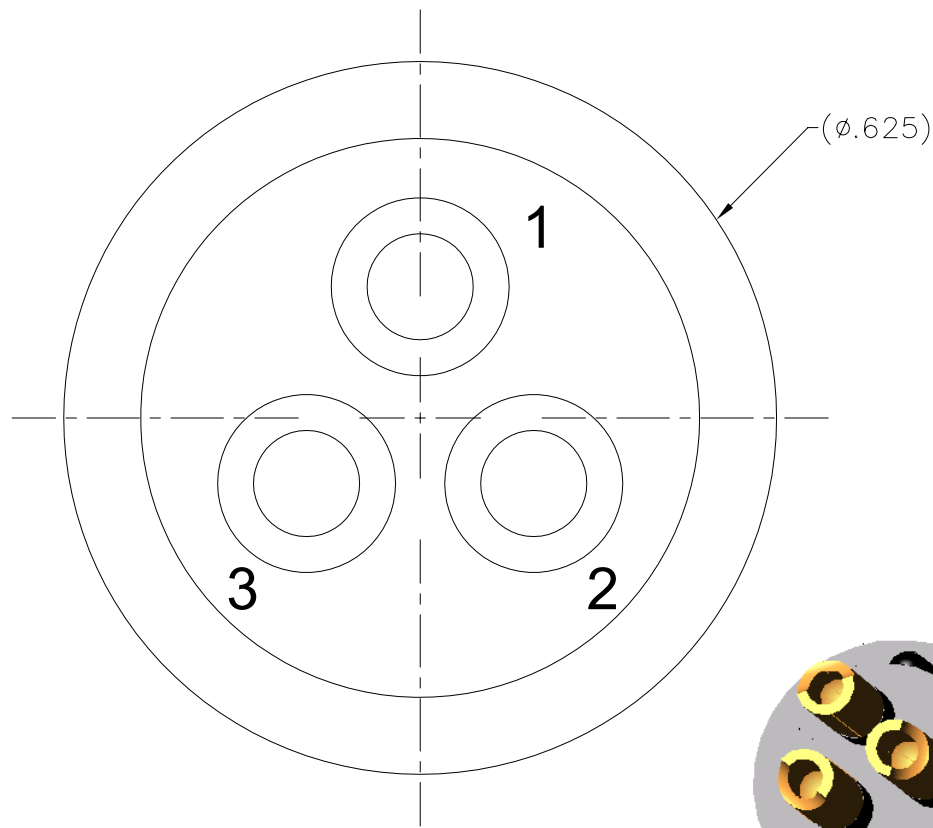

40-210-002-00

MILLENNIUM
SERIES

3K-RIP

3K-RIP-3

FACE VIEW

3K-RIP

FACE VIEWS

PIN CONFIGURATION