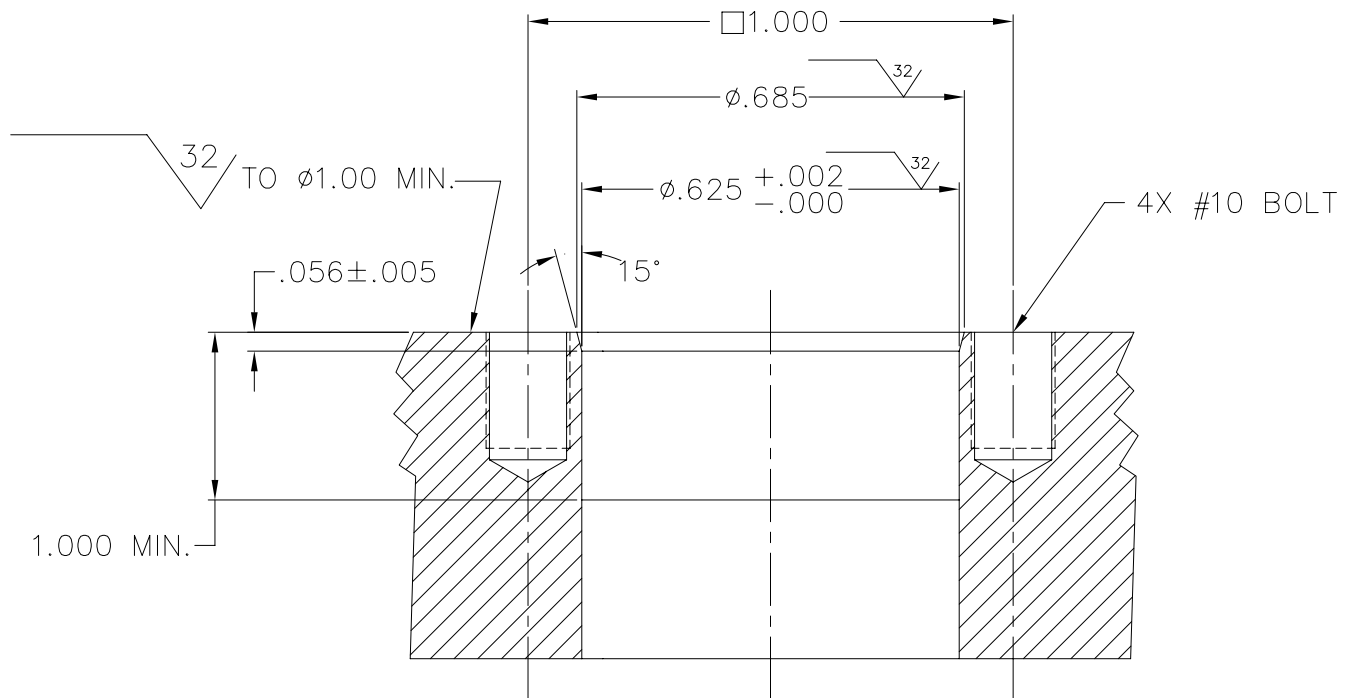

40-162-002-00

MILLENNIUM
SERIES

3K-FR/BUR

RECOMMENDED MOUNTING CONFIGURATION

BULKHEAD
THRU-HOLE

3K-FR/BUR

1720 Fiske Place Oxnard, California 93033-1863
Phone: (805) 487-5393 FAX: (805) 487-0427 Email: service@birns.com
www.birns.com

USA Toll-Free:
888-BIRNS-88