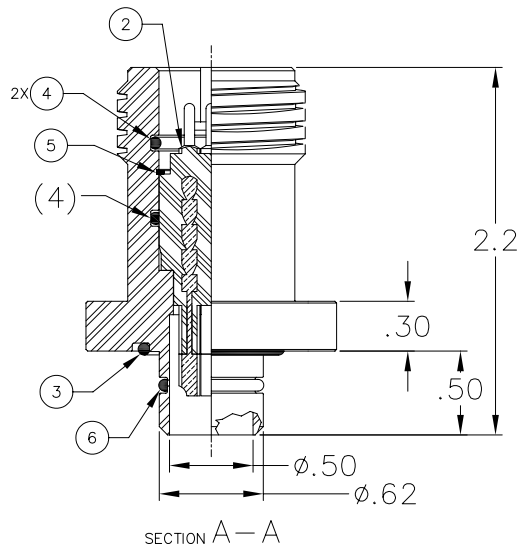

40-162-001-00

MILLENNIUM SERIES

3K-FR/BUR

NOTES: UNLESS OTHERWISE SPECIFIED.

1. MATES WITH 3K-CP.
2. SEE 3K-RIP DATA SHEETS (40-210-001-00) FOR AVAILABLE INSERTS.

1	59A-025	O-RING, 2-016	BUNA 70		6
1	56B-004	SNAP RING, UR-75-S	302 S.S.		5
2	59A-093	O-RING, 2-018	BUNA 70		4
1	59A-026	O-RING, 2-020	BUNA 70		3
1	3K-RIP	INSERT ASSY., PIN, 3K CONNECTOR	VARIOUS		2
1	24E-194	SHELL, 3K-FR/BUR, BURTON BASE	316 S.S.		1
QTY REQD	CAGE CODE	PART OR IDENTIFYING NO.	NOMENCLATURE OR DESCRIPTION	MATERIAL SPECIFICATION	ZONE ITEM NO