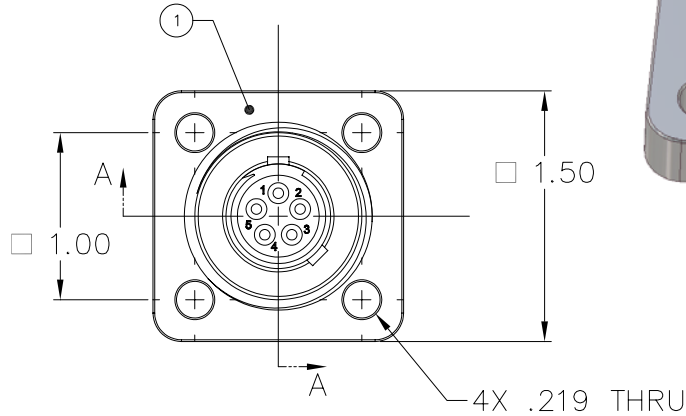

40-162-001-00

MILLENNIUM SERIES

3K-FR/BUR

NOTES: UNLESS OTHERWISE SPECIFIED.

1. MATES WITH 3K-CP.
2. SEE 3K-RIP DATA SHEETS (40-210-001-00) FOR AVAILABLE INSERTS.

1	59A-025	O-RING, 2-016	BUNA 70		6
1	56B-004	SNAP RING, UR-75-S	302 S.S.		5
2	59A-093	O-RING, 2-018	BUNA 70		4
1	59A-026	O-RING, 2-020	BUNA 70		3
1	3K-RIP	INSERT ASSY., PIN, 3K CONNECTOR	VARIOUS		2
1	24E-194	SHELL, 3K-FR/BUR, BURTON BASE	316 S.S.		1
QTY REQD	CAGE CODE	PART OR IDENTIFYING NO.	NOMENCLATURE OR DESCRIPTION	MATERIAL SPECIFICATION	ZONE ITEM NO