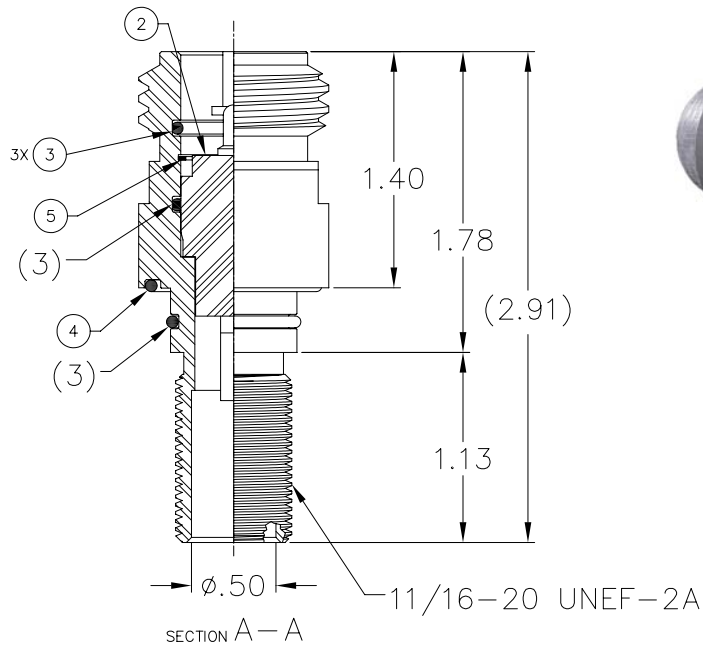

# MILLENNIUM SERIES

3K-OR

NOTES: UNLESS OTHERWISE SPECIFIED.

1. MATES WITH 3K-CP.
2. SEE 3K-RIP DATA SHEETS (40-210-001-00) FOR AVAILABLE INSERTS.

3K-OR

QTY REQD	CAGE CODE	PART OR IDENTIFYING NO.	NOMENCLATURE OR DESCRIPTION	MATERIAL SPECIFICATION	ZONE	ITEM NO
1		56B-007	SNAP RING, UR-62-S	302 S.S.		5
1		59A-026	O-RING, 2-026	BUNA 70		4
3		59A-025	O-RING, 2-016	BUNA 70		3
1		3K-RIP	INSERT ASSY., PIN, 3K CONNECTOR	VARIOUS		2
1		24E-013	SHELL, 3K-OR	316 S.S.		1
PARTS LIST						