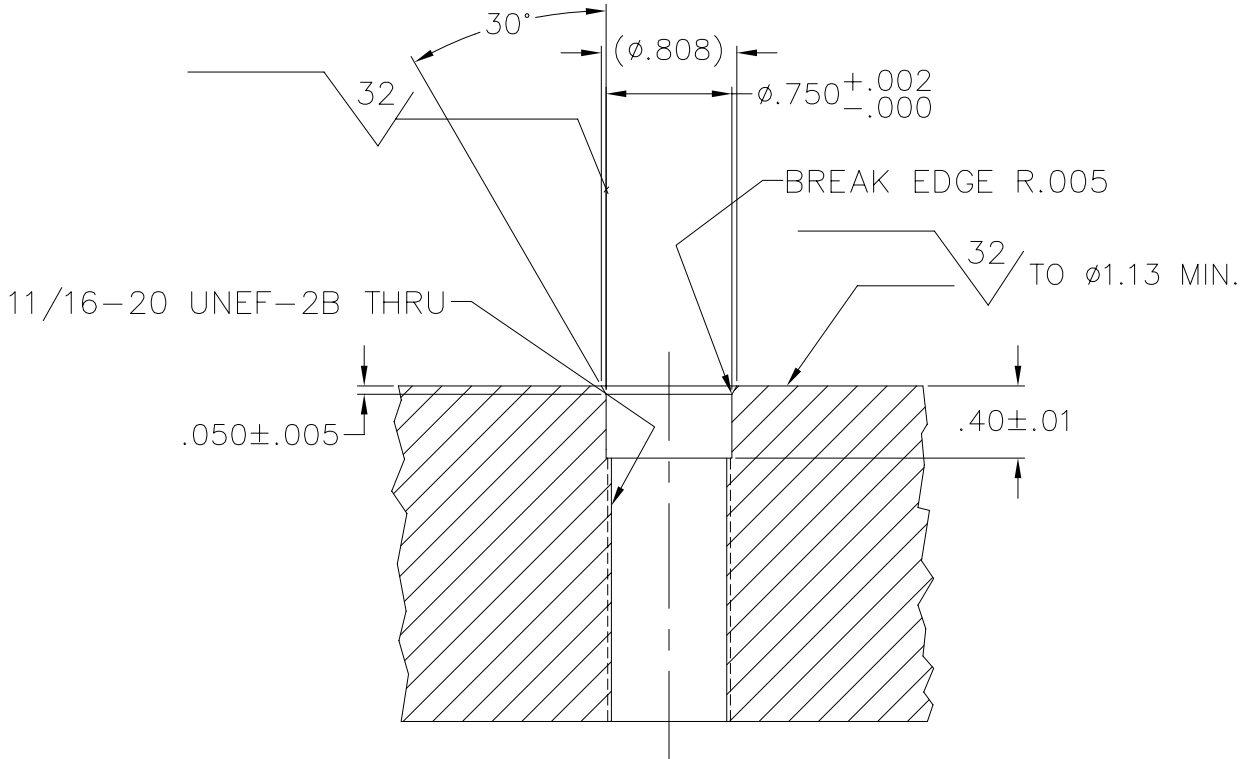

40-161-002-00

MILLENNIUM
SERIES

3K-OR

RECOMMENDED MOUNTING CONFIGURATIONS

THREADED
BULKHEAD
HOLE

3K-OR

1720 Fiske Place Oxnard, California 93033-1863
Phone: (805) 487-5393 FAX: (805) 487-0427 Email: service@birns.com
www.birns.com

USA Toll-Free:
888-BIRNS-88