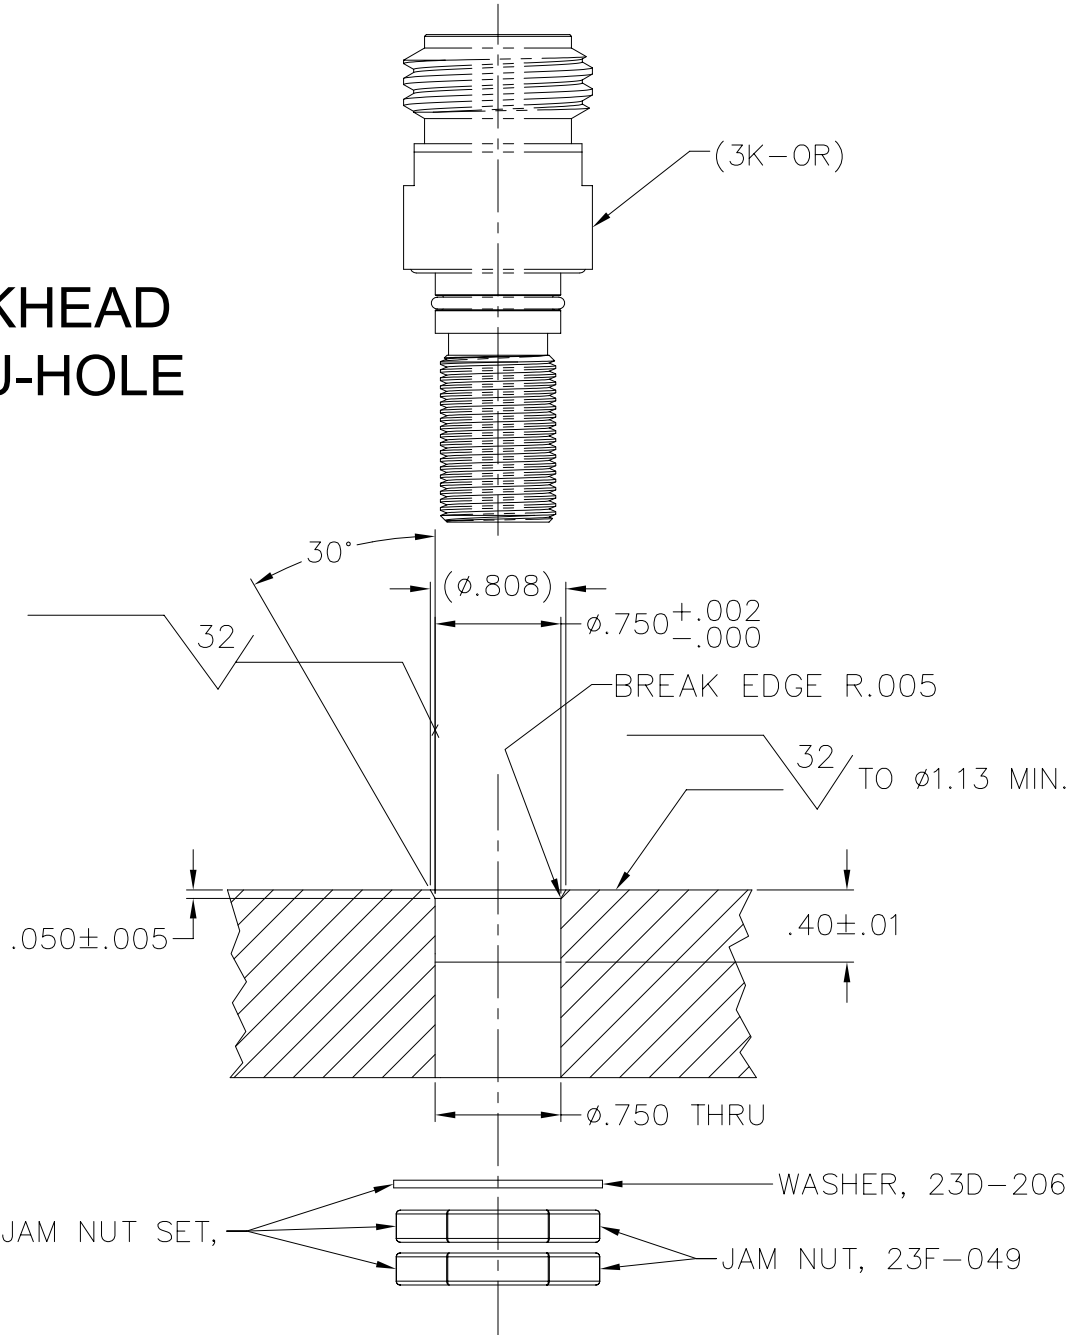

# MILLENNIUM SERIES

3K-OR

NOTES: UNLESS OTHERWISE SPECIFIED.

1. MATES WITH 3K-CP.
2. SEE 3K-RIP DATA SHEETS (40-210-001-00) FOR AVAILABLE INSERTS.

3K-OR

QTY REQD	CAGE CODE	PART OR IDENTIFYING NO.	NOMENCLATURE OR DESCRIPTION	MATERIAL SPECIFICATION	ZONE	ITEM NO
1		56B-007	SNAP RING, UR-62-S	302 S.S.		5
1		59A-026	O-RING, 2-026	BUNA 70		4
3		59A-025	O-RING, 2-016	BUNA 70		3
1		3K-RIP	INSERT ASSY., PIN, 3K CONNECTOR	VARIOUS		2
1		24E-013	SHELL, 3K-OR	316 S.S.		1
PARTS LIST						

USA Toll-Free:  
888-BIRNS-88

40-161-003-00

MILLENNIUM  
SERIES

3K-OR

RECOMMENDED MOUNTING CONFIGURATIONS

BULKHEAD  
THRU-HOLE

3K-OR

1720 Fiske Place Oxnard, California 93033-1863  
Phone: (805) 487-5393 FAX: (805) 487-0427 Email: service@birns.com  
www.birns.com