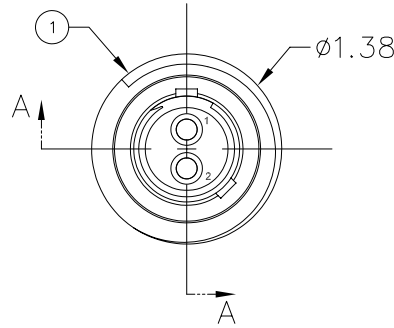

# MILLENNIUM SERIES

3K-OR

NOTES: UNLESS OTHERWISE SPECIFIED.

1. MATES WITH 3K-CP.
2. SEE 3K-RIP DATA SHEETS (40-210-001-00) FOR AVAILABLE INSERTS.

3K-OR

QTY REQD	CAGE CODE	PART OR IDENTIFYING NO.	NOMENCLATURE OR DESCRIPTION	MATERIAL SPECIFICATION	ZONE	ITEM NO
1		56B-007	SNAP RING, UR-62-S	302 S.S.		5
1		59A-026	O-RING, 2-026	BUNA 70		4
3		59A-025	O-RING, 2-016	BUNA 70		3
1		3K-RIP	INSERT ASSY., PIN, 3K CONNECTOR	VARIOUS		2
1		24E-013	SHELL, 3K-OR	316 S.S.		1
PARTS LIST						