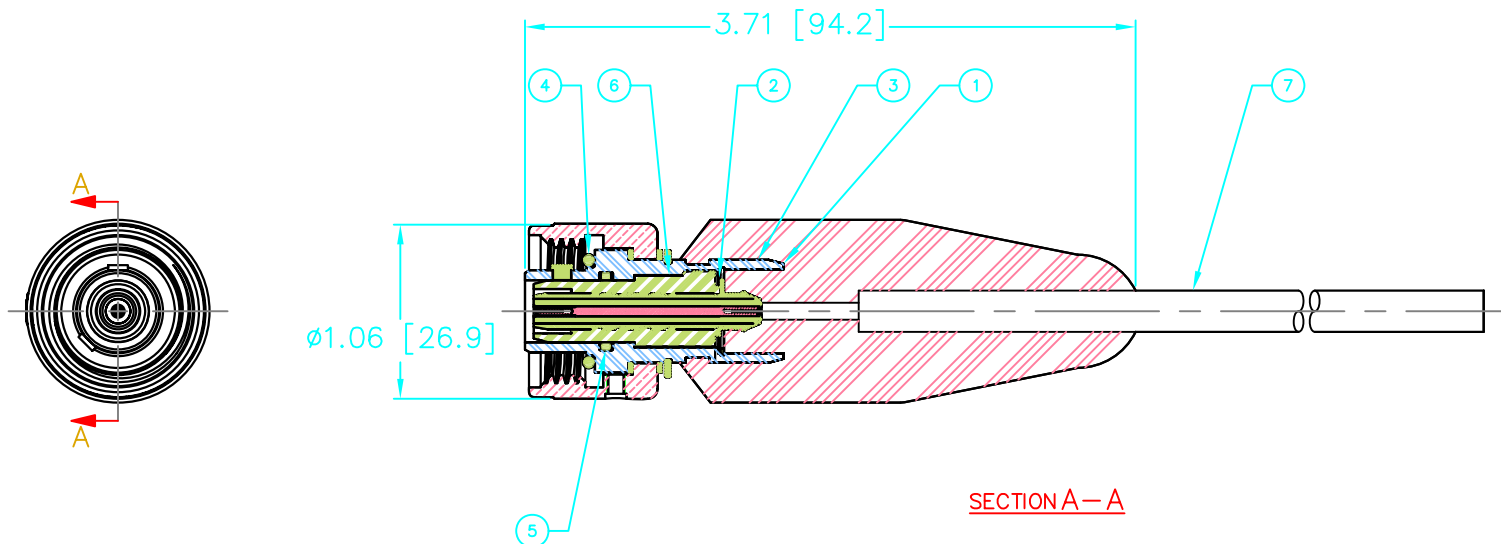

MILLENNIUM SERIES

3G-C-CP

NOTES: UNLESS OTHERWISE SPECIFIED.

- MATES WITH 3G-C-BR.

1		52A-073	CABLE, COAX, 20 AWG, CN4			7
1		3G-PIS-C	3G-PIS-C INSERT ASSEMBLY (COAX)			6
1		59A-074	O-RING, 2-012, 70, BUNA			5
1		59A-059	O-RING, 2-015, 70, BUNA	BUNA 70		4
1		56B-047	SNAP-RING, UR-50-S			3
1		23D-064	WASHER, .630 X .743 X .025			2
1		3G-CP	CABLE PLUG, SUB ASSY. SIZE G MILL. SERIES			1
QTY REQD	CAGE CODE	PART OR IDENTIFYING NO.	NOMENCLATURE OR DESCRIPTION	MATERIAL SPECIFICATION	ZONE	ITEM NO