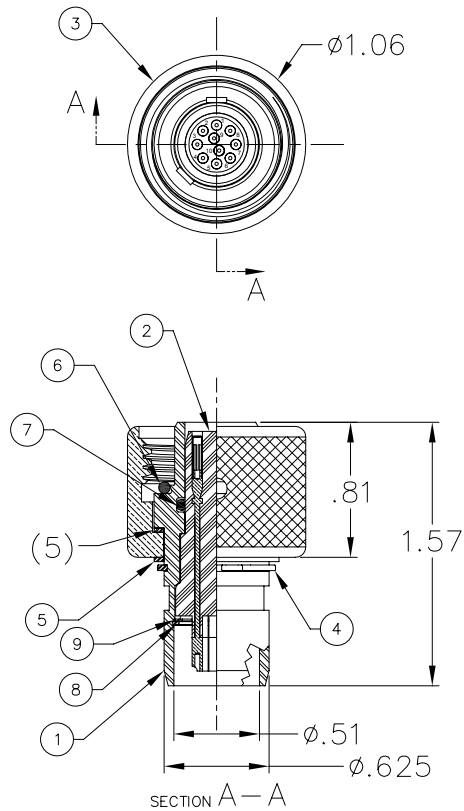

# MILLENNIUM SERIES

3G-CP

NOTES: UNLESS OTHERWISE SPECIFIED.

1. MATES WITH 3G RECEPTACLE.
2. SEE 3G-PIS DATA SHEETS (40-155-001-00) FOR AVAILABLE INSERTS.

3G-CP

1		23D-064	WASHER, .498 X .408 X .010, S.S.	S.S.		9
1		56B-047	SNAP RING, UR-50-S	302 S.S.		8
1		59A-074	O-RING, 2-012	BUNA 70		7
1		59A-059	O-RING, 2-015	BUNA 70		6
2		23D-057	WASHER, .630 X .743 X .025	316 S.S.		5
1		56B-065	SNAP RING, 5100-62-H	316 S.S.		4
1		24F-026	ENGAGING NUT	BRASS 360		3
1		3G-PIS	SOCKET INSERT ASSEMBLY	VARIOUS		2
1		24E-135	SHELL, 3G-CP	316 S.S.		1
QTY REQD	CAGE CODE	PART OR IDENTIFYING NO.	NOMENCLATURE OR DESCRIPTION	MATERIAL SPECIFICATION	ZONE	ITEM NO