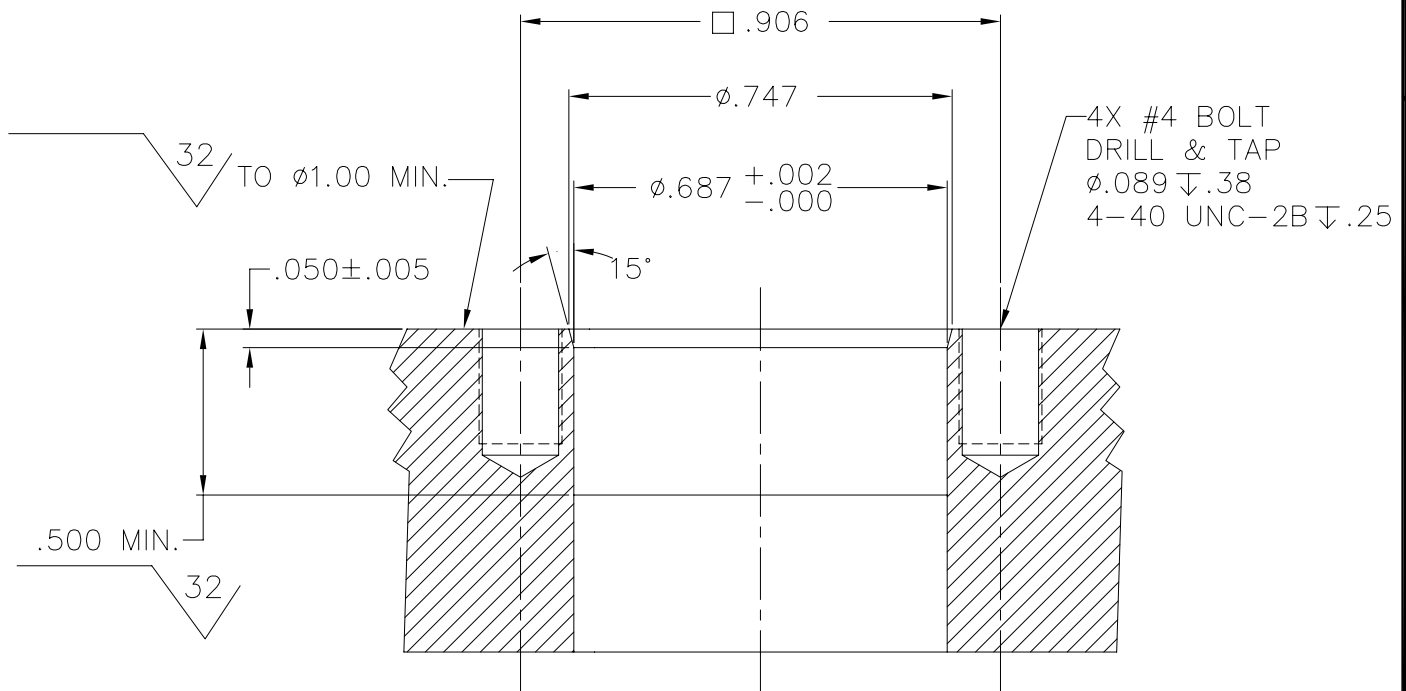

MILLENNIUM SERIES

3G-FR

NOTES: UNLESS OTHERWISE SPECIFIED.

1. MATES WITH 3G-CP.
2. SEE 3G-RIP DATA SHEETS (40-150-001-00) FOR AVAILABLE INSERTS.

1	56B-047	SNAP RING, UR-50-S	302 S.S.		6	
2	59A-053	O-RING, 2-014	BUNA 70		5	
1	59A-097	O-RING, 2-019	BUNA 70		4	
1	59A-059	O-RING, 2-015	BUNA 70		3	
1	3G-RIP	INSERT ASSY., PIN, 3G CONNECTOR	GRE		2	
1	24E-141	SHELL, 3G-FR	316 S.S.		1	
QTY REQD	CAGE CODE	PART OR IDENTIFYING NO.	NOMENCLATURE OR DESCRIPTION	MATERIAL SPECIFICATION	ZONE	ITEM NO

**BULKHEAD
THRU-HOLE**