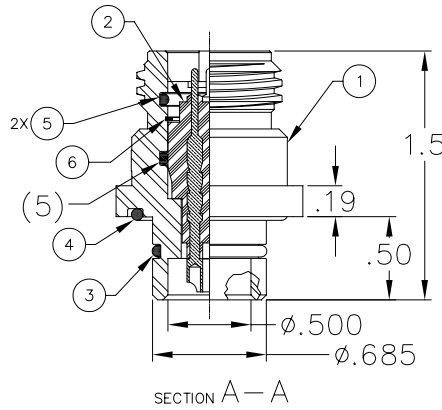

MILLENNIUM SERIES

3G-FR

NOTES: UNLESS OTHERWISE SPECIFIED.

1. MATES WITH 3G-CP.
2. SEE 3G-RIP DATA SHEETS (40-150-001-00) FOR AVAILABLE INSERTS.

1	56B-047	SNAP RING, UR-50-S	302 S.S.		6	
2	59A-053	O-RING, 2-014	BUNA 70		5	
1	59A-097	O-RING, 2-019	BUNA 70		4	
1	59A-059	O-RING, 2-015	BUNA 70		3	
1	3G-RIP	INSERT ASSY., PIN, 3G CONNECTOR	GRE		2	
1	24E-141	SHELL, 3G-FR	316 S.S.		1	
QTY REQD	CAGE CODE	PART OR IDENTIFYING NO.	NOMENCLATURE OR DESCRIPTION	MATERIAL SPECIFICATION	ZONE	ITEM NO