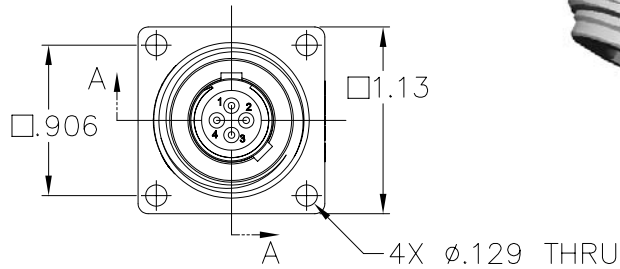

MILLENNIUM SERIES

3G-FR

NOTES: UNLESS OTHERWISE SPECIFIED.

1. MATES WITH 3G-CP.
2. SEE 3G-RIP DATA SHEETS (40-150-001-00) FOR AVAILABLE INSERTS.

1	56B-047	SNAP RING, UR-50-S	302 S.S.		6	
2	59A-053	O-RING, 2-014	BUNA 70		5	
1	59A-097	O-RING, 2-019	BUNA 70		4	
1	59A-059	O-RING, 2-015	BUNA 70		3	
1	3G-RIP	INSERT ASSY., PIN, 3G CONNECTOR	GRE		2	
1	24E-141	SHELL, 3G-FR	316 S.S.		1	
QTY REQD	CAGE CODE	PART OR IDENTIFYING NO.	NOMENCLATURE OR DESCRIPTION	MATERIAL SPECIFICATION	ZONE	ITEM NO