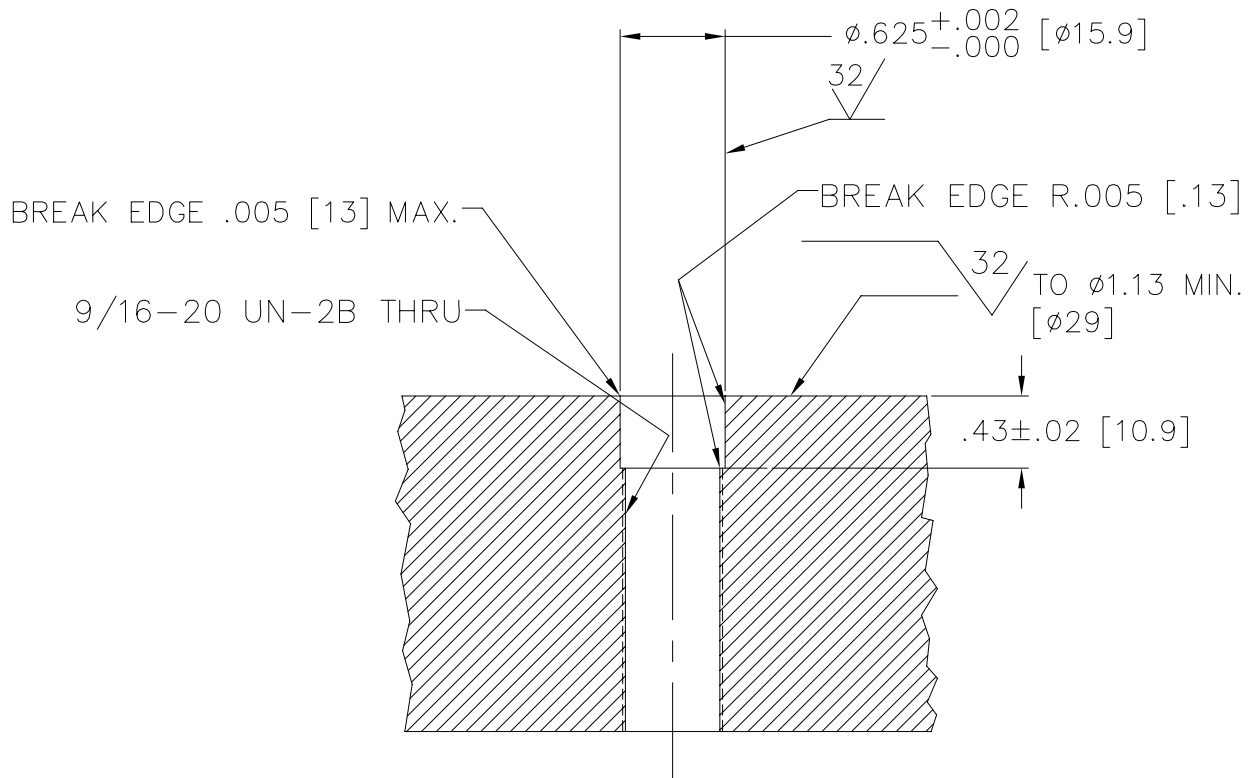

RECOMMENDED MOUNTING CONFIGURATIONS

3G-OR

**THREADED
BULKHEAD
HOLE**

DIMENSIONS ARE IN INCHES [mm]

1720 Fiske Place Oxnard, California 93033-1863
Phone: (805) 487-5393 FAX: (805) 487-0427 Email: service@birns.com
www.birns.com

USA Toll-Free:
888-BIRNS-88