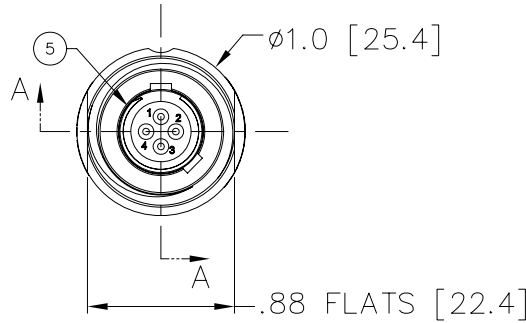

MILLENNIUM SERIES

3G-OR

NOTES: UNLESS OTHERWISE SPECIFIED.

1. MATES WITH 3G-CP.
2. SEE 3G-RIP DATA SHEETS (40-200) FOR AVAILABLE INSERTS.
3. DIMENSIONS ARE FOR REFERENCE ONLY.

3G-OR

DIMENSIONS ARE IN INCHES [mm]

1		56B-047	SNAP RING, UR-50-S	302 S.S.		5
3		59A-053	O-RING, 2-014	BUNA 70		4
1		59A-060	O-RING, 2-017	BUNA 70		3
1		3G-RIP	INSERT ASSY., PIN, SIZE G	VARIOUS		2
1		24E-153	SHELL, 3G-OR	316 S.S.		1
QTY REQD	CAGE CODE	PART OR IDENTIFYING NO.	NOMENCLATURE OR DESCRIPTION	MATERIAL SPECIFICATION	ZONE	ITEM NO
PARTS LIST						

DIMENSIONS ARE IN INCHES [mm]