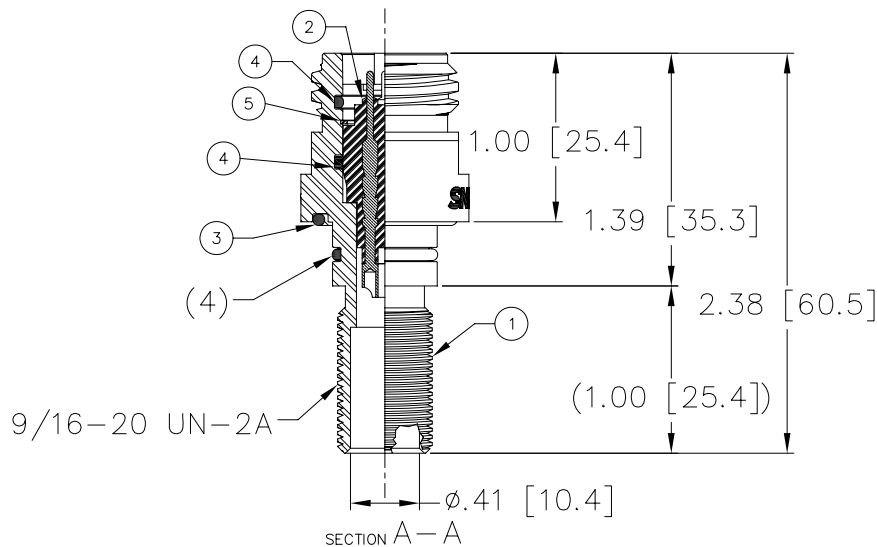

MILLENNIUM SERIES

3G-OR

NOTES: UNLESS OTHERWISE SPECIFIED.

1. MATES WITH 3G-CP.
2. SEE 3G-RIP DATA SHEETS (40-200) FOR AVAILABLE INSERTS.
3. DIMENSIONS ARE FOR REFERENCE ONLY.

3G-OR

DIMENSIONS ARE IN INCHES [mm]

1		56B-047	SNAP RING, UR-50-S	302 S.S.		5
3		59A-053	O-RING, 2-014	BUNA 70		4
1		59A-060	O-RING, 2-017	BUNA 70		3
1		3G-RIP	INSERT ASSY., PIN, SIZE G	VARIOUS		2
1		24E-153	SHELL, 3G-OR	316 S.S.		1
QTY REQD	CAGE CODE	PART OR IDENTIFYING NO.	NOMENCLATURE OR DESCRIPTION	MATERIAL SPECIFICATION	ZONE	ITEM NO
PARTS LIST						

DIMENSIONS ARE IN INCHES [mm]