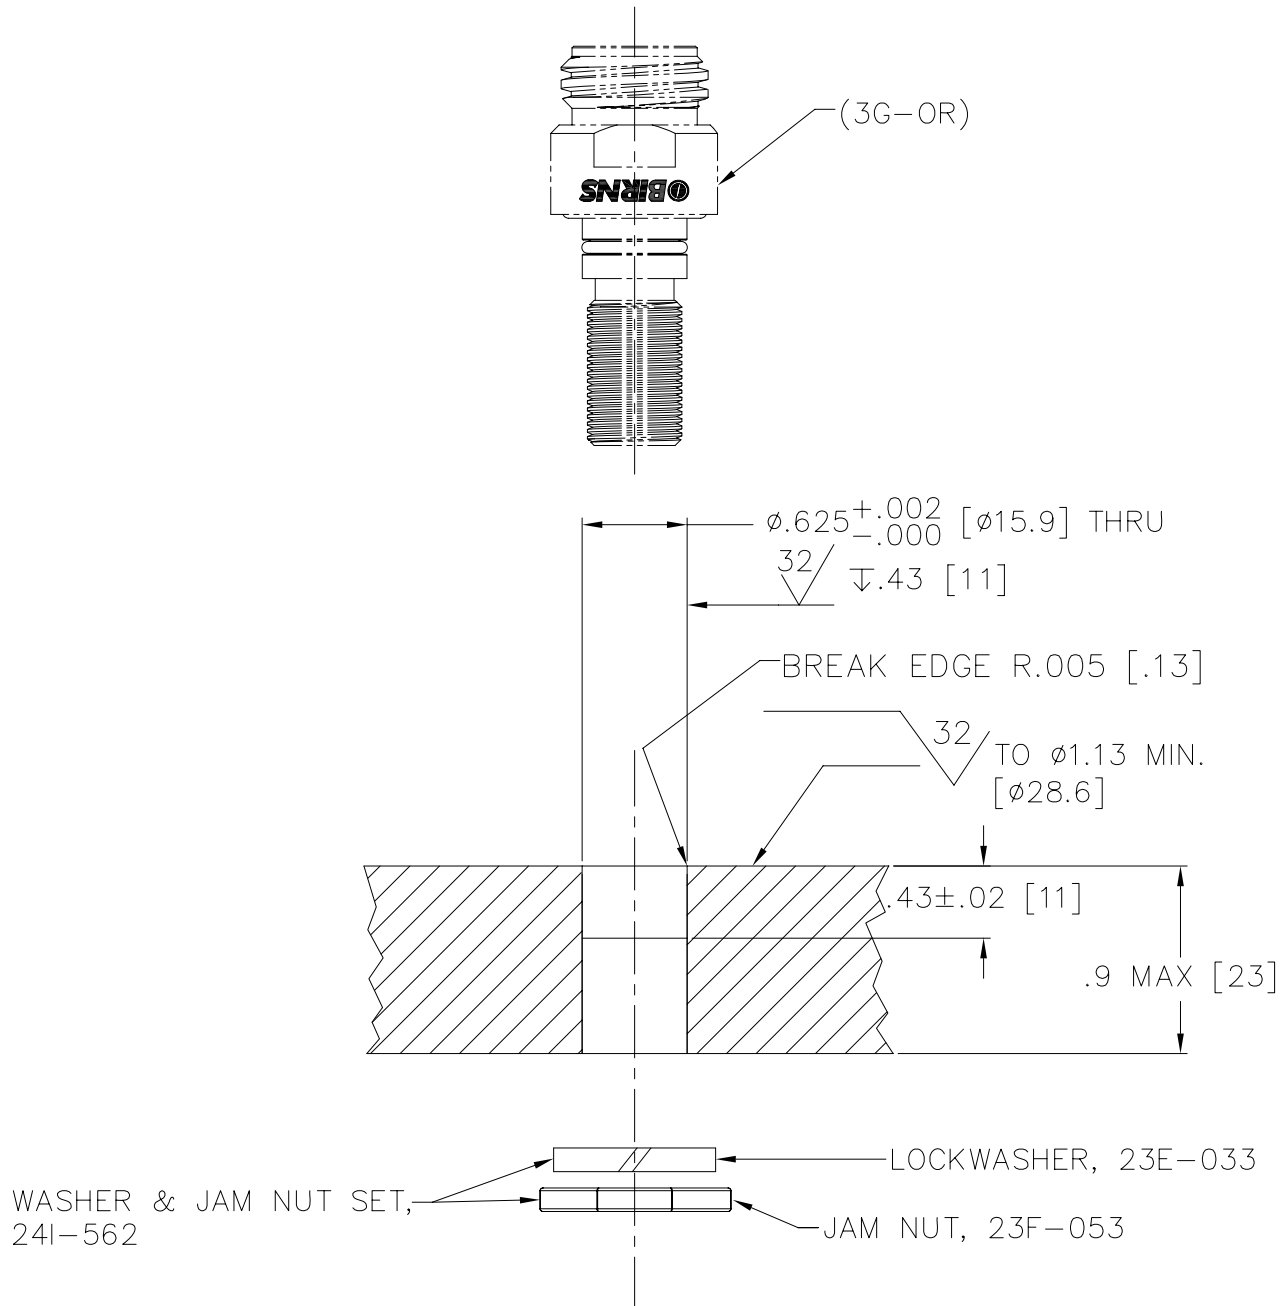

MILLENNIUM SERIES

3G-OR

NOTES: UNLESS OTHERWISE SPECIFIED.

1. MATES WITH 3G-CP.
2. SEE 3G-RIP DATA SHEETS (40-200) FOR AVAILABLE INSERTS.
3. DIMENSIONS ARE FOR REFERENCE ONLY.

3G-OR

DIMENSIONS ARE IN INCHES [mm]

1		56B-047	SNAP RING, UR-50-S	302 S.S.		5
3		59A-053	O-RING, 2-014	BUNA 70		4
1		59A-060	O-RING, 2-017	BUNA 70		3
1		3G-RIP	INSERT ASSY., PIN, SIZE G	VARIOUS		2
1		24E-153	SHELL, 3G-OR	316 S.S.		1
QTY REQD	CAGE CODE	PART OR IDENTIFYING NO.	NOMENCLATURE OR DESCRIPTION	MATERIAL SPECIFICATION	ZONE	ITEM NO
PARTS LIST						

DIMENSIONS ARE IN INCHES [mm]