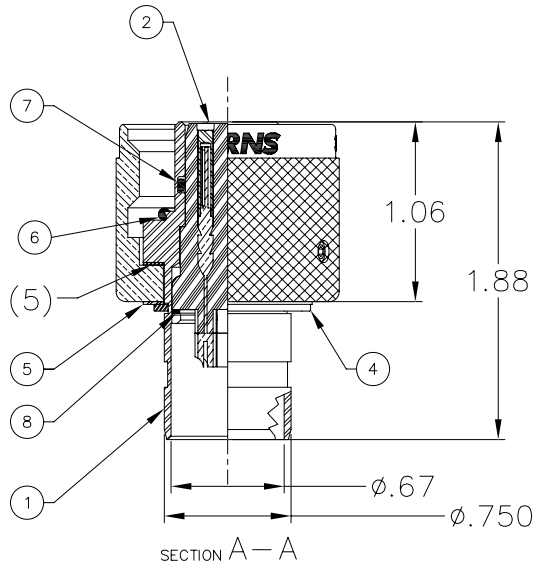

# MILLENNIUM SERIES

3K-CP

NOTES: UNLESS OTHERWISE SPECIFIED.

1. MATES WITH 3K RECEPTACLE.
2. SEE 3K-PIS DATA SHEETS (40-215-001-00) FOR AVAILABLE INSERTS.

1		56B-007	SNAP RING, UR-62-S	302 S.S.		8
1		59A-053	O-RING, 2-014	BUNA 70		7
1		59A-093	O-RING, 2-018	BUNA 70		6
2		23D-101	WASHER, 1.00 X .760 X .016	316 S.S.		5
1		56B-022	RETAINER, TRUARC 5100-75-H	316 S.S.		4
1		24F-112	ENGAGING NUT	BRASS 360		3
1		3K-PIS	SOCKET INSERT ASSEMBLY	VARIOUS		2
1		24E-193	SHELL, 3K-CP	316 S.S.		1
QTY REQD	CAGE CODE	PART OR IDENTIFYING NO.	NOMENCLATURE OR DESCRIPTION	MATERIAL SPECIFICATION	ZONE	ITEM NO
PARTS LIST						