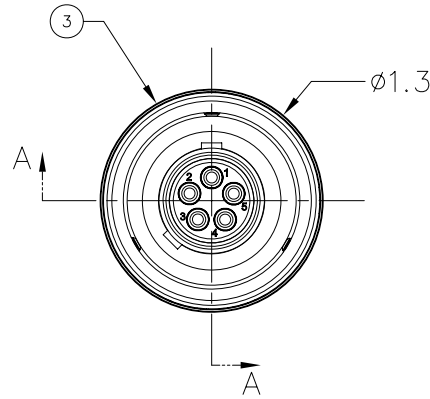

# MILLENNIUM SERIES

3K-CP

NOTES: UNLESS OTHERWISE SPECIFIED.

1. MATES WITH 3K RECEPTACLE.
2. SEE 3K-PIS DATA SHEETS (40-215-001-00) FOR AVAILABLE INSERTS.

1		56B-007	SNAP RING, UR-62-S	302 S.S.		8
1		59A-053	O-RING, 2-014	BUNA 70		7
1		59A-093	O-RING, 2-018	BUNA 70		6
2		23D-101	WASHER, 1.00 X .760 X .016	316 S.S.		5
1		56B-022	RETAINER, TRUARC 5100-75-H	316 S.S.		4
1		24F-112	ENGAGING NUT	BRASS 360		3
1		3K-PIS	SOCKET INSERT ASSEMBLY	VARIOUS		2
1		24E-193	SHELL, 3K-CP	316 S.S.		1
QTY REQD	CAGE CODE	PART OR IDENTIFYING NO.	NOMENCLATURE OR DESCRIPTION	MATERIAL SPECIFICATION	ZONE	ITEM NO
PARTS LIST						