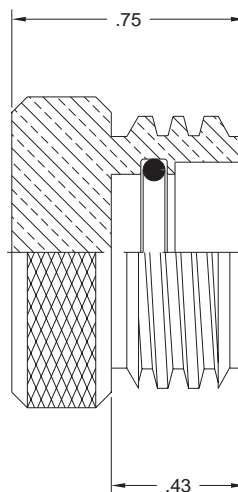

Millennium Series

3G-PCH

MATERIAL:
 PLUG: BRASS 360 PER ASTM 816
 O-RING: BUNA N674-70

MATES WITH:
 3G-CP
 3G-CP-OF
 3G-CP-RA
 3G-CP-OFRA

3G-PCH

1720 Fiske Place • Oxnard, California 93033-1863
 Phone: (805) 487-5393 • FAX: (805) 487-0427 • Email: service@birns.com