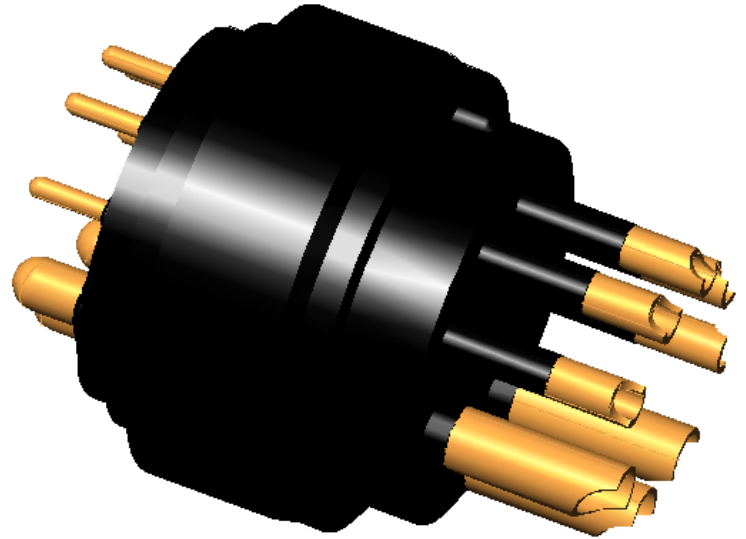

35-065-008-00

**METAL SHELL
SERIES**

24D-418

TABLE 1: AVAILABLE INSERTS

PART NO.	CONTACT SIZES
24D-418-1	16, #16
24D-418-2	24, #16
24D-418-3	30, #20
24D-418-4	16, #16 16, #20
24D-418-5	40, #20
24D-418-6	3, #8 3, #10
24D-418-7	4, #10 9, #16
24D-418-8	3, #8 5, #16
24D-418-9	4, #4

24D-418-8

24D-418

FACE VIEWS

PIN CONFIGURATION

1720 Fiske Place Oxnard, California 93033-1863
 Phone: (805) 487-5393 FAX: (805) 487-0427 Email: service@birns.com
 www.birns.com

USA Toll-Free:
 888-BIRNS-88