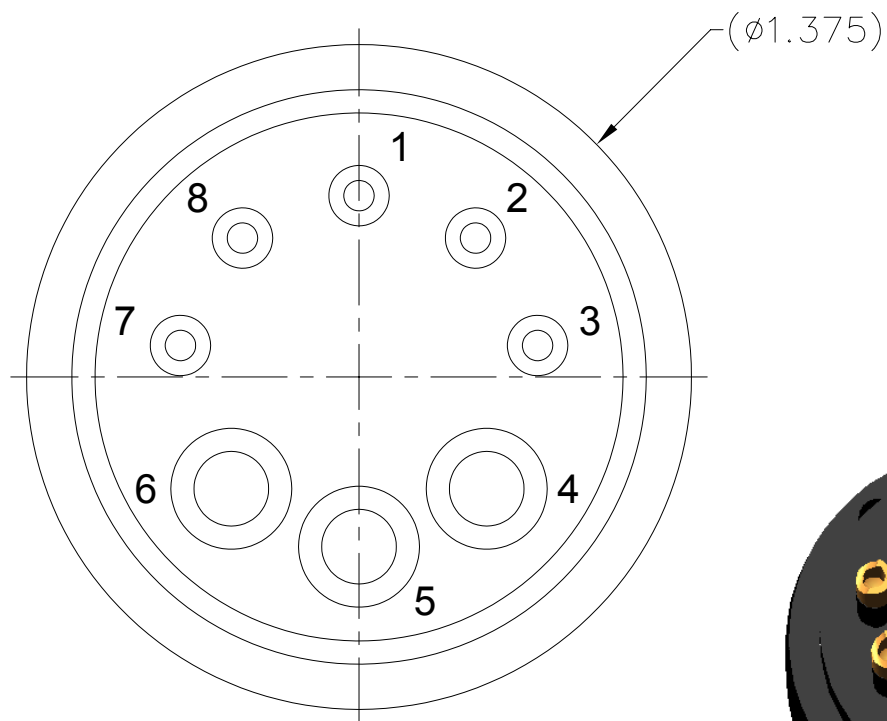

35-065-008-00

**METAL SHELL
SERIES**

24D-418

TABLE 1: AVAILABLE INSERTS

PART NO.	CONTACT SIZES
24D-418-1	16, #16
24D-418-2	24, #16
24D-418-3	30, #20
24D-418-4	16, #16 16, #20
24D-418-5	40, #20
24D-418-6	3, #8 3, #10
24D-418-7	4, #10 9, #16
24D-418-8	3, #8 5, #16
24D-418-9	4, #4

24D-418-8

24D-418

FACE VIEWS

PIN CONFIGURATION

1720 Fiske Place Oxnard, California 93033-1863
 Phone: (805) 487-5393 FAX: (805) 487-0427 Email: service@birns.com
 www.birns.com

USA Toll-Free:
 888-BIRNS-88