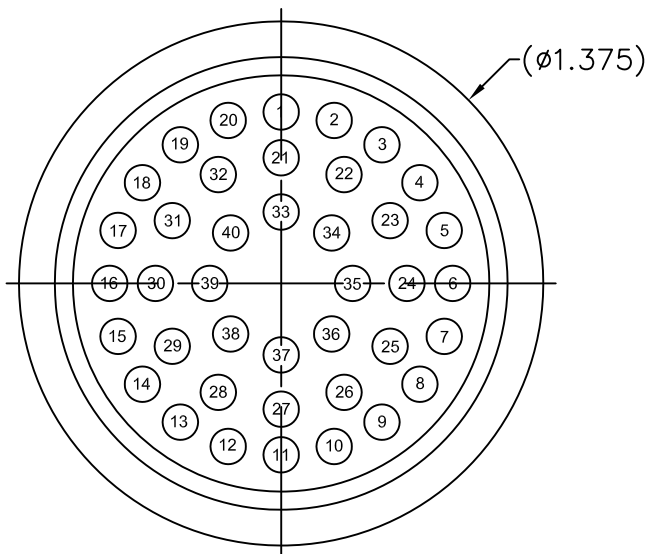

METAL SHELL SERIES

24D-418

TABLE 1: AVAILABLE INSERTS

PART NO.	CONTACT SIZES
24D-418-1	16, #16
24D-418-2	24, #16
24D-418-3	30, #20
24D-418-4	16, #16 16, #20
24D-418-5	40, #20
24D-418-6	3, #8 3, #10
24D-418-7	4, #10 9, #16
24D-418-8	3, #8 5, #16
24D-418-9	4, #4

24D-418-5

24D-418

(PIN SIDE)

(SOLDERPOT SIDE)

1720 Fiske Place Oxnard, California 93033-1863
 Phone: (805) 487-5393 FAX: (805) 487-0427 Email: service@birns.com
www.birns.com

USA Toll-Free:
888-BIRNS-88