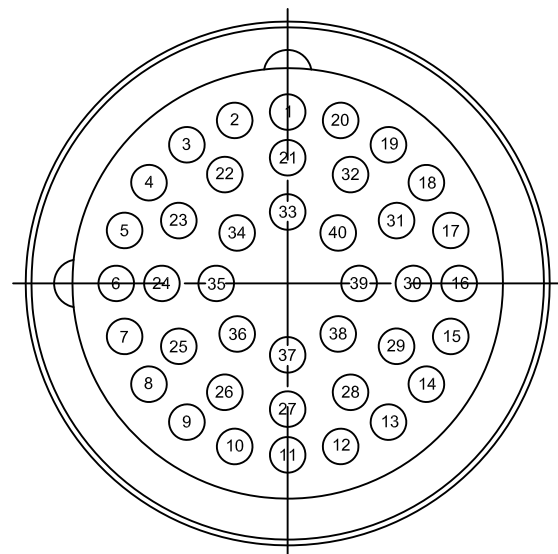

METAL SHELL SERIES

24D-418

TABLE 1: AVAILABLE INSERTS

PART NO.	CONTACT SIZES
24D-418-1	16, #16
24D-418-2	24, #16
24D-418-3	30, #20
24D-418-4	16, #16 16, #20
24D-418-5	40, #20
24D-418-6	3, #8 3, #10
24D-418-7	4, #10 9, #16
24D-418-8	3, #8 5, #16
24D-418-9	4, #4

24D-418-5

24D-418

(PIN SIDE)

(SOLDERPOT SIDE)

1720 Fiske Place Oxnard, California 93033-1863
 Phone: (805) 487-5393 FAX: (805) 487-0427 Email: service@birns.com
www.birns.com

USA Toll-Free:
888-BIRNS-88