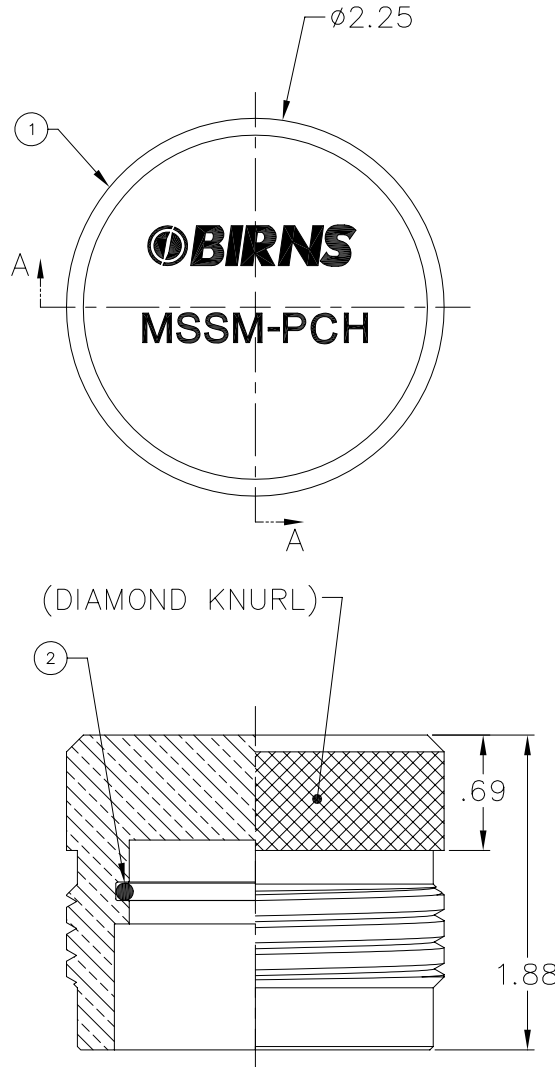

35-048-001-00

**METAL SHELL  
SERIES**

**MSSM-PCH**

NOTES: UNLESS OTHERWISE SPECIFIED.

1. MATES WITH MSSM CP.

MSSM-PCH

1		59A-095	O-RING, 2-128	BUNA 70		2
1		24C-006	DUMMY PLUG, MSSM-CP	BRASS 360		1
QTY REQD	CAGE CODE	PART OR IDENTIFYING NO.	NOMENCLATURE OR DESCRIPTION	MATERIAL SPECIFICATION	ZONE	ITEM NO