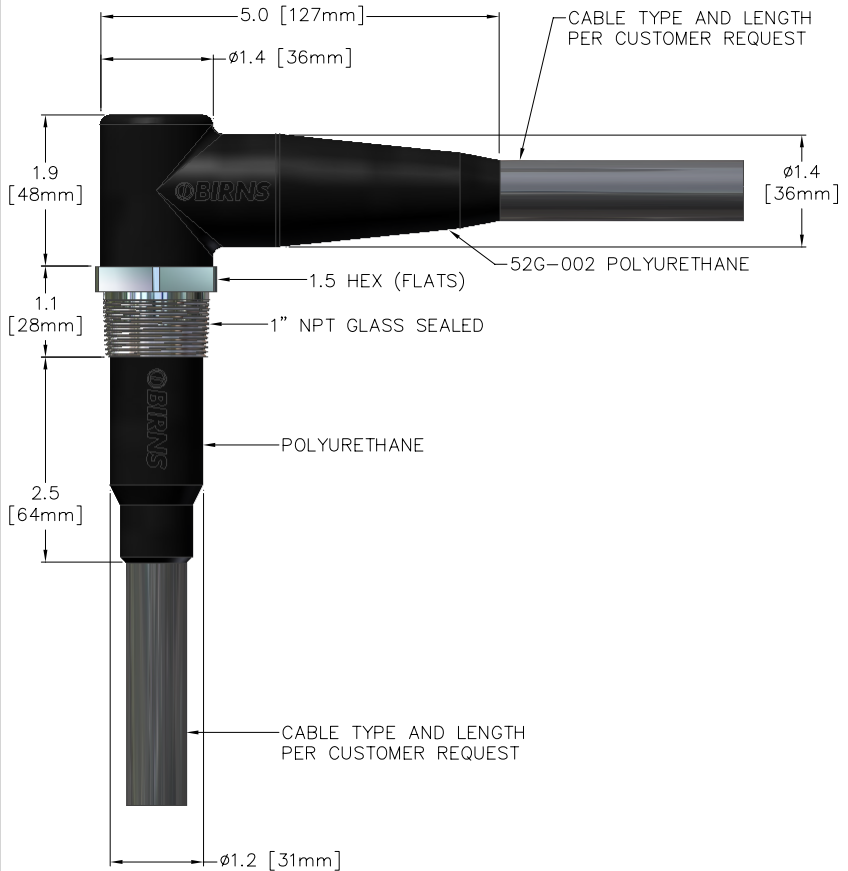

30-088-001-00

PENETRATORS

P25N

P25N

DIMENSIONS ARE IN INCHES [mm]

1720 Fiske Place Oxnard, California 93033-1863
Phone: (805) 487-5393 FAX: (805) 487-0427 Email: service@birns.com
www.birns.com

USA Toll-Free:
888-BIRNS-88