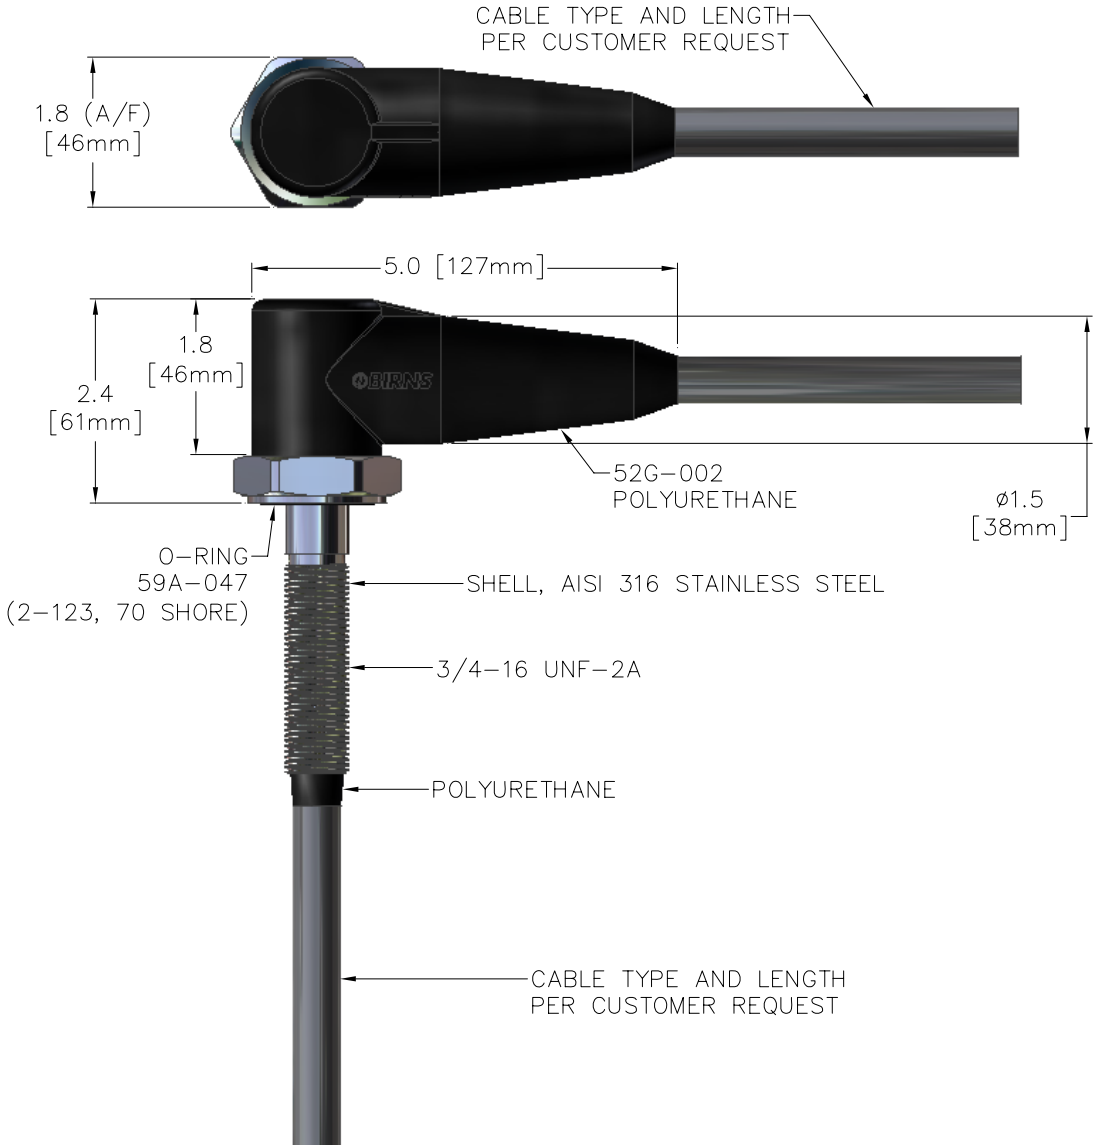

30-086-001-00

PENETRATORS

P1986

P1986

DIMENSIONS ARE IN INCHES [mm]

1720 Fiske Place Oxnard, California 93033-1863
Phone: (805) 487-5393 FAX: (805) 487-0427 Email: service@birns.com
www.birns.com

USA Toll-Free:
888-BIRNS-88

RECOMMENDED
MOUNTING