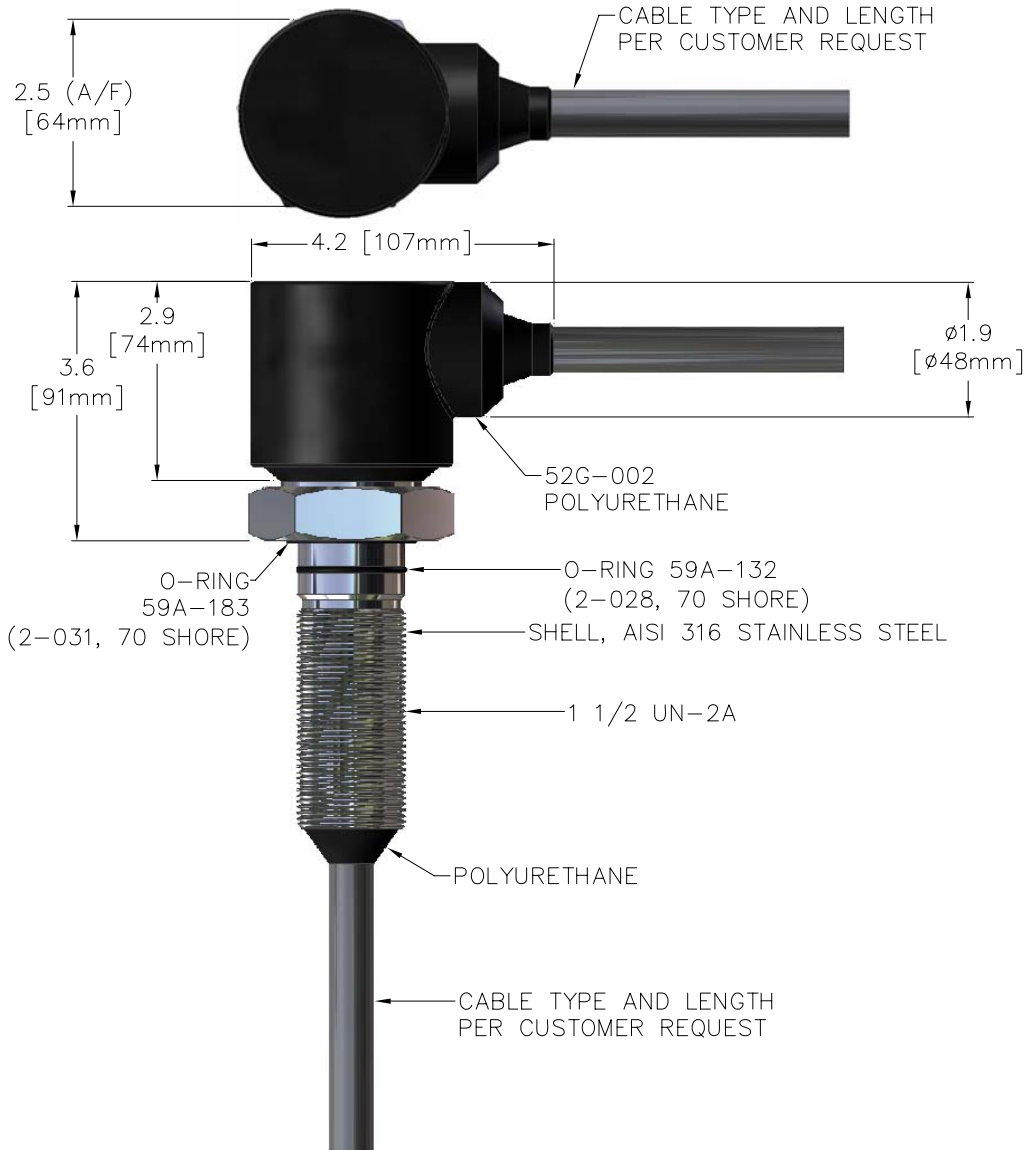

30-084-001-00

PENETRATORS

P38100

P38100

DIMENSIONS ARE IN INCHES [mm]

1720 Fiske Place Oxnard, California 93033-1863
Phone: (805) 487-5393 FAX: (805) 487-0427 Email: service@birns.com
www.birns.com

USA Toll-Free:
888-BIRNS-88

RECOMMENDED
 MOUNTING
 CONFIGURATIONS
