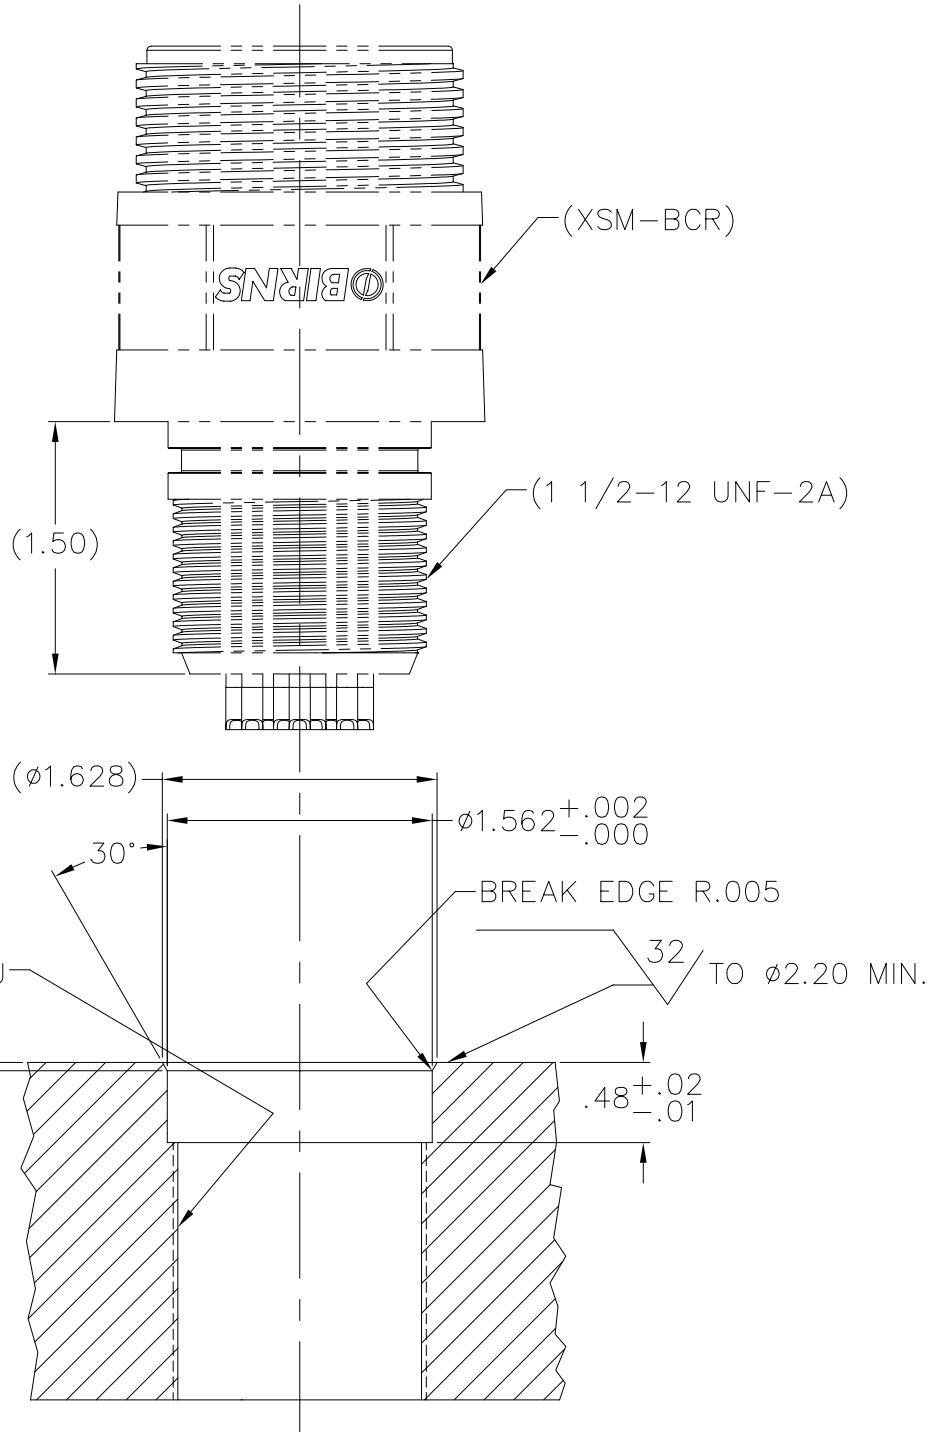

10-070-003-00

POLYMERIC
SERIES

XSM-BCR

RECOMMENDED MOUNTING CONFIGURATIONS

XSM-BCR

THREADED
BULKHEAD
HOLE

1720 Fiske Place Oxnard, California 93033-1863
Phone: (805) 487-5393 FAX: (805) 487-0427 Email: service@birns.com
www.birns.com